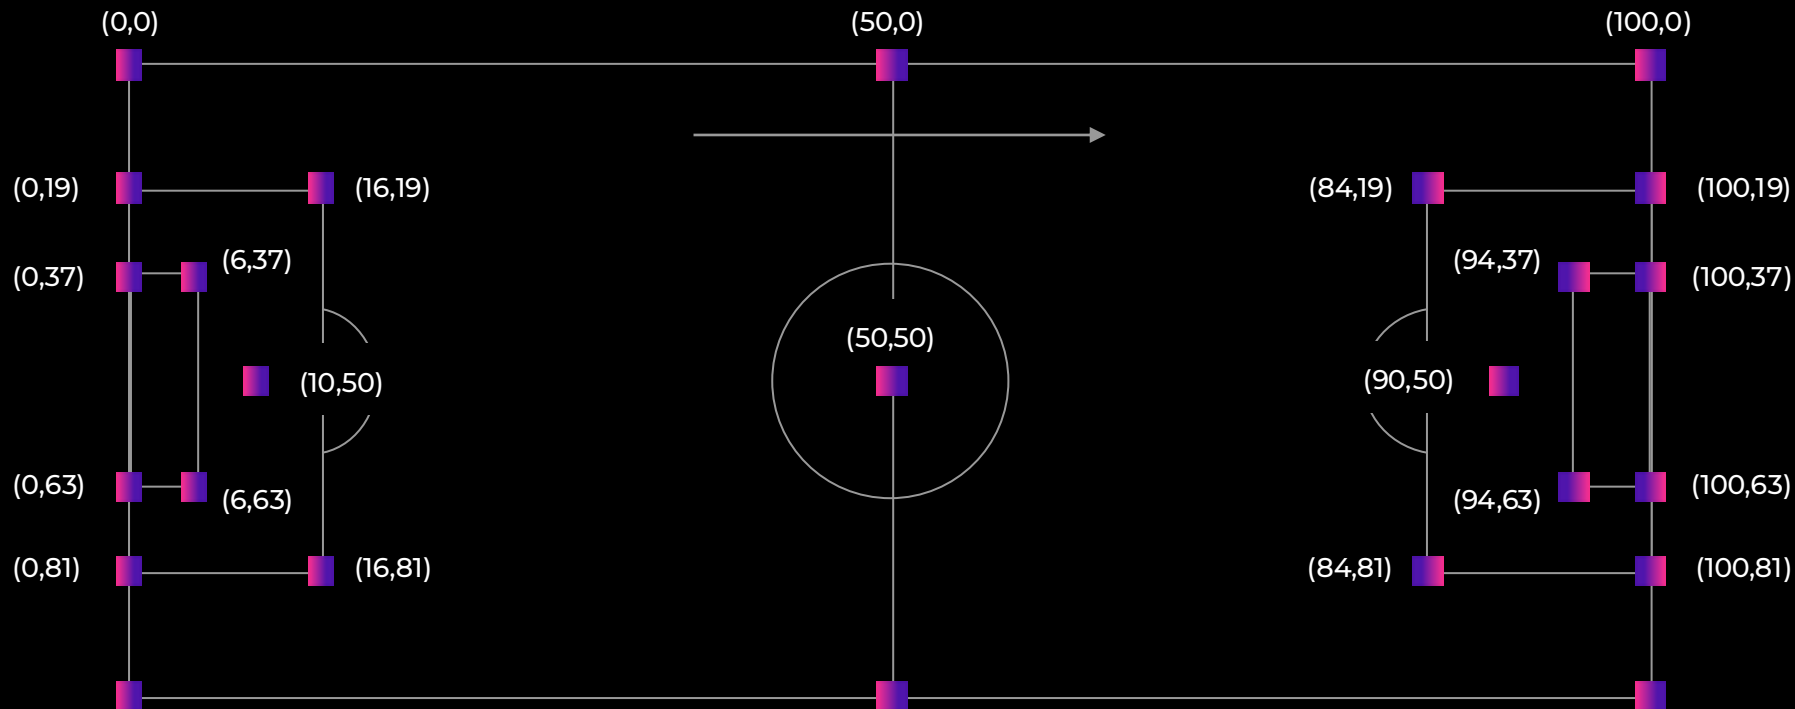

OUTFORZ

**SOCCER METRICS & DATA **

Soccer Metrics & Data

PITCH COORDINATES

Events Group

Game State

Sub Events

First half